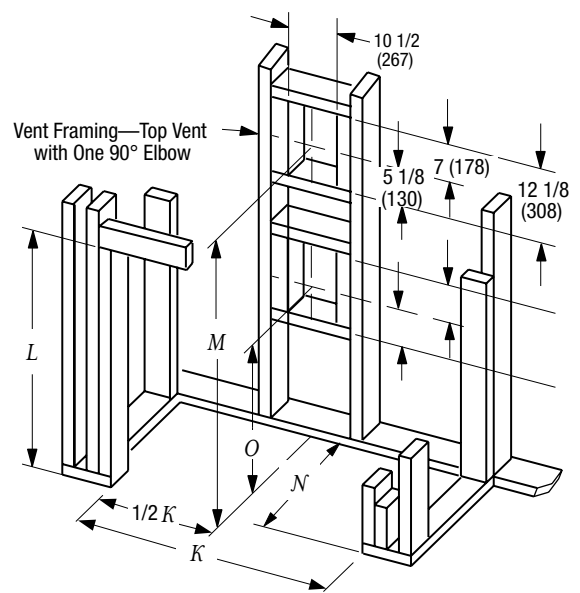

*All applicable models comply with ANSI Z21.50/88 barrier requirements.

Included multi-function touch remote

ADDITIONAL OPTIONS

Traditional andirons

APPLIANCE SPECIFICATIONS

	SCORPIO 35	SCORPIO 40	SCORPIO 45
A	32-1/8"	37-1/8"	37-1/8"
B	28-3/4"	33-1/4"	33-1/4"
C	22-1/4"	27-1/4"	27-1/4"
D	32-3/8"	37-3/8"	42-3/8"
E	35-1/4"	40-1/4"	45-1/4"
F	25"	30"	35"
G	12-1/2"	15"	17-1/2"
H	32-7/8"	37-7/8"	42-7/8"
I	17"	17"	17"
J	6-7/8"	6-7/8"	6-7/8"

FRAMING SPECIFICATIONS

	SCORPIO 35	SCORPIO 40	SCORPIO 45
K	35-3/8"	40-3/8"	45-3/8"
L	36-1/4"*	41-1/4"*	41-1/4"*
M	38-3/4"	43-3/4"	43-3/4"
N	18"	18"	18"
O	23-3/8"	28-1/4"	28-1/4"

* Includes 4" for fold-up standoffs