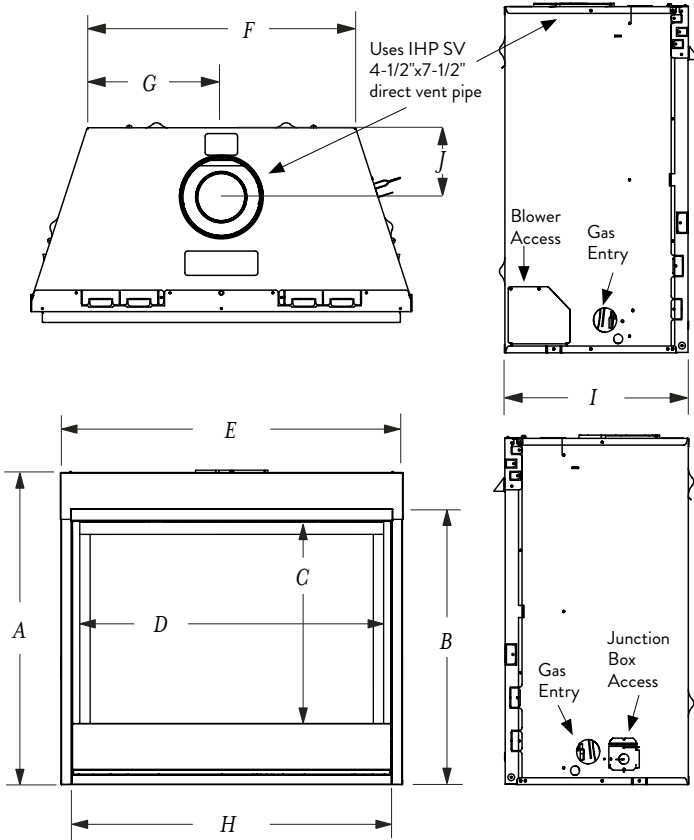

*All applicable models comply with ANSI Z21.50/88 barrier requirements.

Included multi-function touch remote

ADDITIONAL OPTIONS

Traditional andirons

APPLIANCE SPECIFICATIONS

	SCORPIO 35	SCORPIO 40	SCORPIO 45
A	32-1/8"	37-1/8"	37-1/8"
B	28-3/4"	33-1/4"	33-1/4"
C	22-1/4"	27-1/4"	27-1/4"
D	32-3/8"	37-3/8"	42-3/8"
E	35-1/4"	40-1/4"	45-1/4"
F	25"	30"	35"
G	12-1/2"	15"	17-1/2"
H	32-7/8"	37-7/8"	42-7/8"
I	17"	17"	17"
J	6-7/8"	6-7/8"	6-7/8"

FRAMING SPECIFICATIONS

	SCORPIO 35	SCORPIO 40	SCORPIO 45
K	35-3/8"	40-3/8"	45-3/8"
L	36-1/4"*	41-1/4"*	41-1/4"*
M	38-3/4"	43-3/4"	43-3/4"
N	18"	18"	18"
O	23-3/8"	28-1/4"	28-1/4"

* Includes 4" for fold-up standoffs